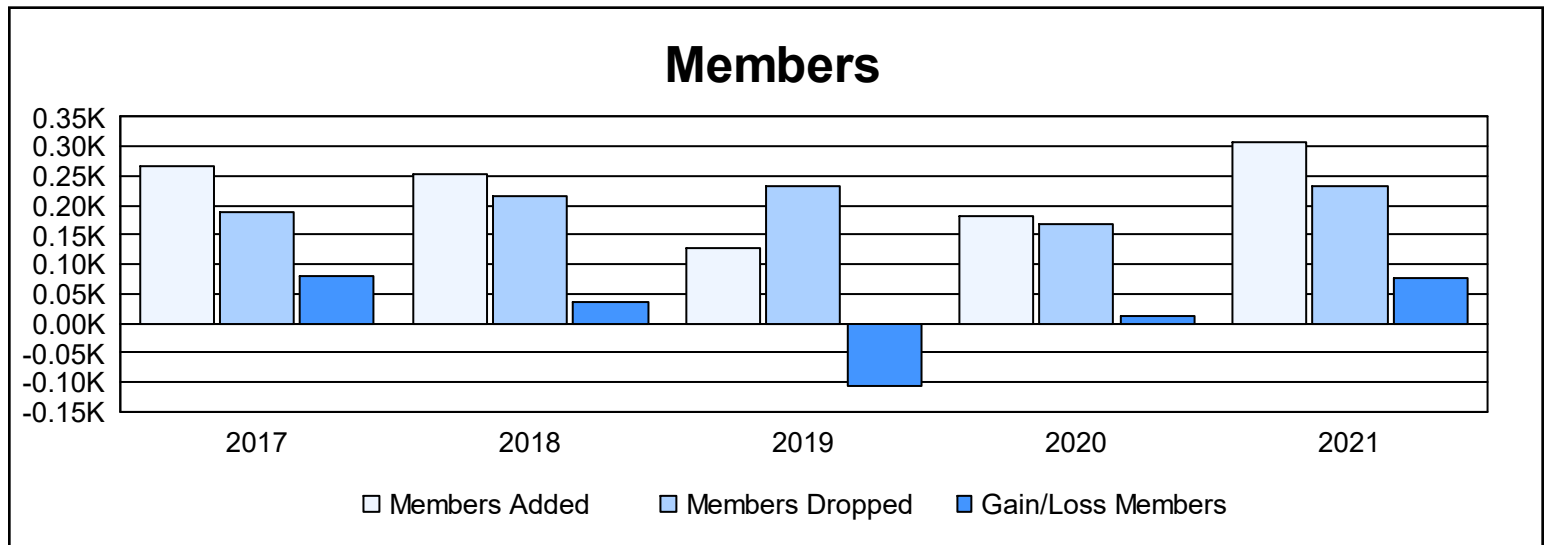

Year	New Clubs	Dropped Clubs	Gain/ Loss Clubs	New Members	Charter Members	Reinstate Members	Transfer Members	Total Member Added	Total Members Dropped	Gain/ Loss Members
2016-2017	3	3	0	165	76	26	1	268	188	80
2017-2018	4	0	4	150	87	8	8	253	217	36
2018-2019	2	4	-2	71	43	9	3	126	234	-108
2019-2020	2	2	0	123	37	11	10	181	170	11
2020-2021	6	4	2	153	112	42	1	308	232	76
<b>Average</b>	<b>3</b>	<b>3</b>	<b>1</b>	<b>132</b>	<b>71</b>	<b>19</b>	<b>5</b>	<b>227</b>	<b>208</b>	<b>19</b>

### Membership Composition June 2021 Cumulative