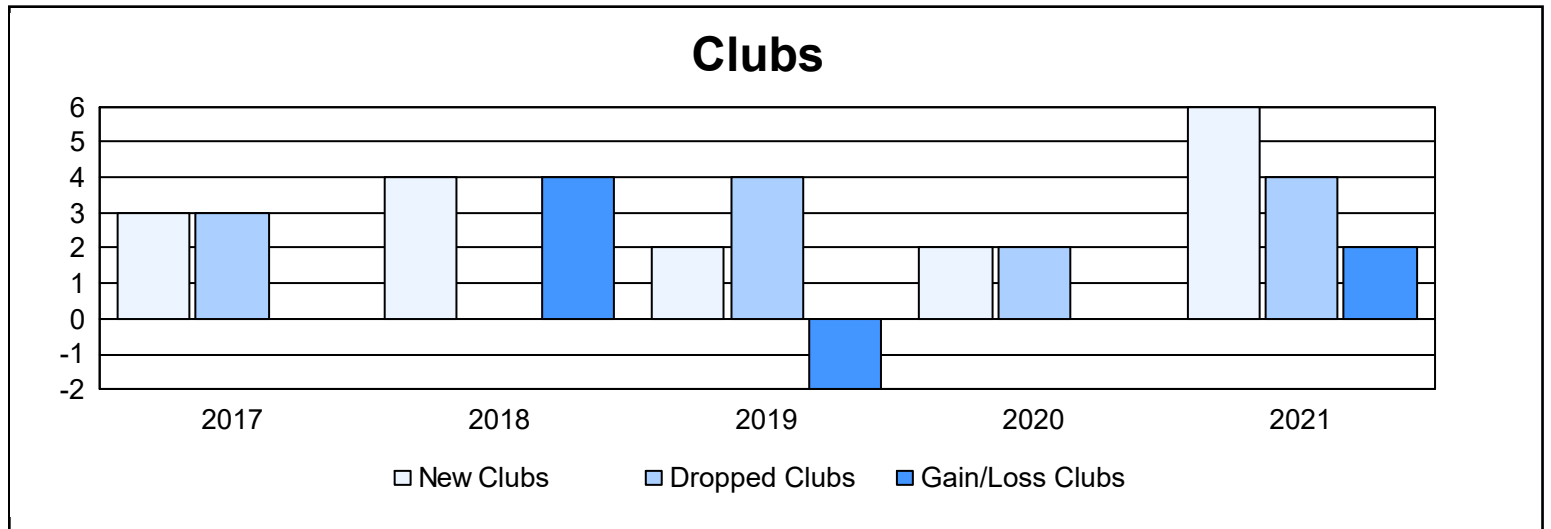

Year	New Clubs	Dropped Clubs	Gain/ Loss Clubs	New Members	Charter Members	Reinstate Members	Transfer Members	Total Member Added	Total Members Dropped	Gain/ Loss Members
2016-2017	3	3	0	165	76	26	1	268	188	80
2017-2018	4	0	4	150	87	8	8	253	217	36
2018-2019	2	4	-2	71	43	9	3	126	234	-108
2019-2020	2	2	0	123	37	11	10	181	170	11
2020-2021	6	4	2	153	112	42	1	308	232	76
<b>Average</b>	<b>3</b>	<b>3</b>	<b>1</b>	<b>132</b>	<b>71</b>	<b>19</b>	<b>5</b>	<b>227</b>	<b>208</b>	<b>19</b>

### Membership Composition June 2021 Cumulative